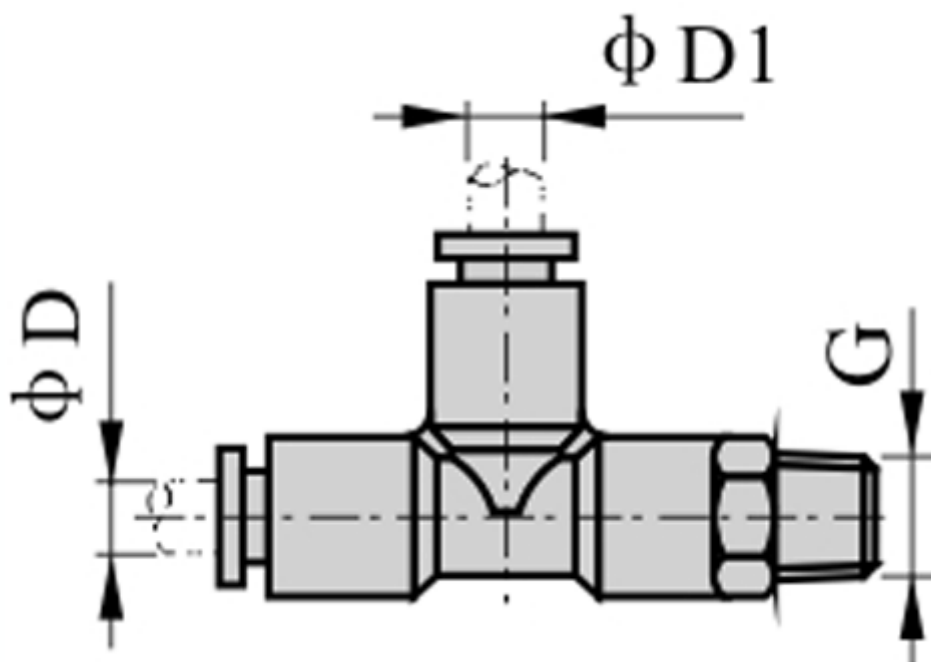

Data Sheet

Article number: 58EPD801

Description: Fitting EPD801 Tee connector
male thread 1/8", tube diameter 8

Measures

D = 8
Thread = 1/8"